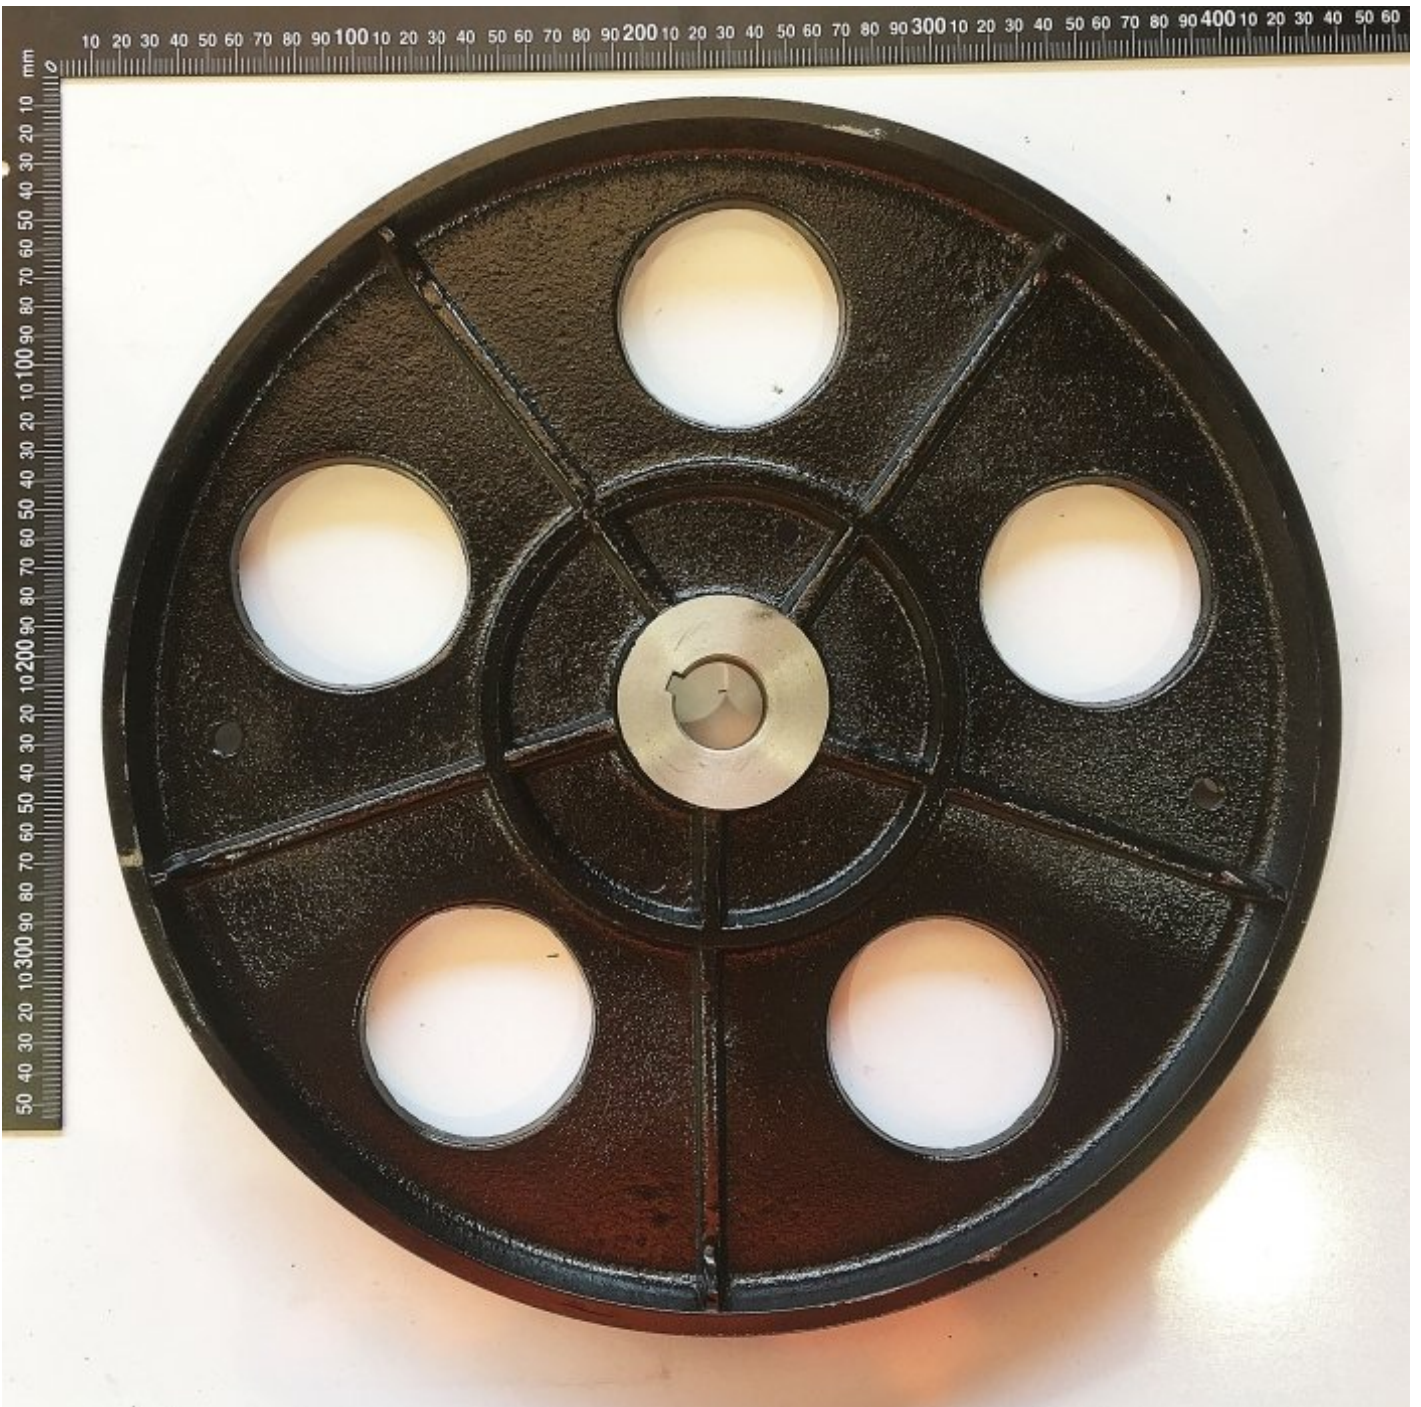

#18

DRIVE WHEEL

103025 405MM OD 30MM ID

DRIVE WHEEL #18

Top View