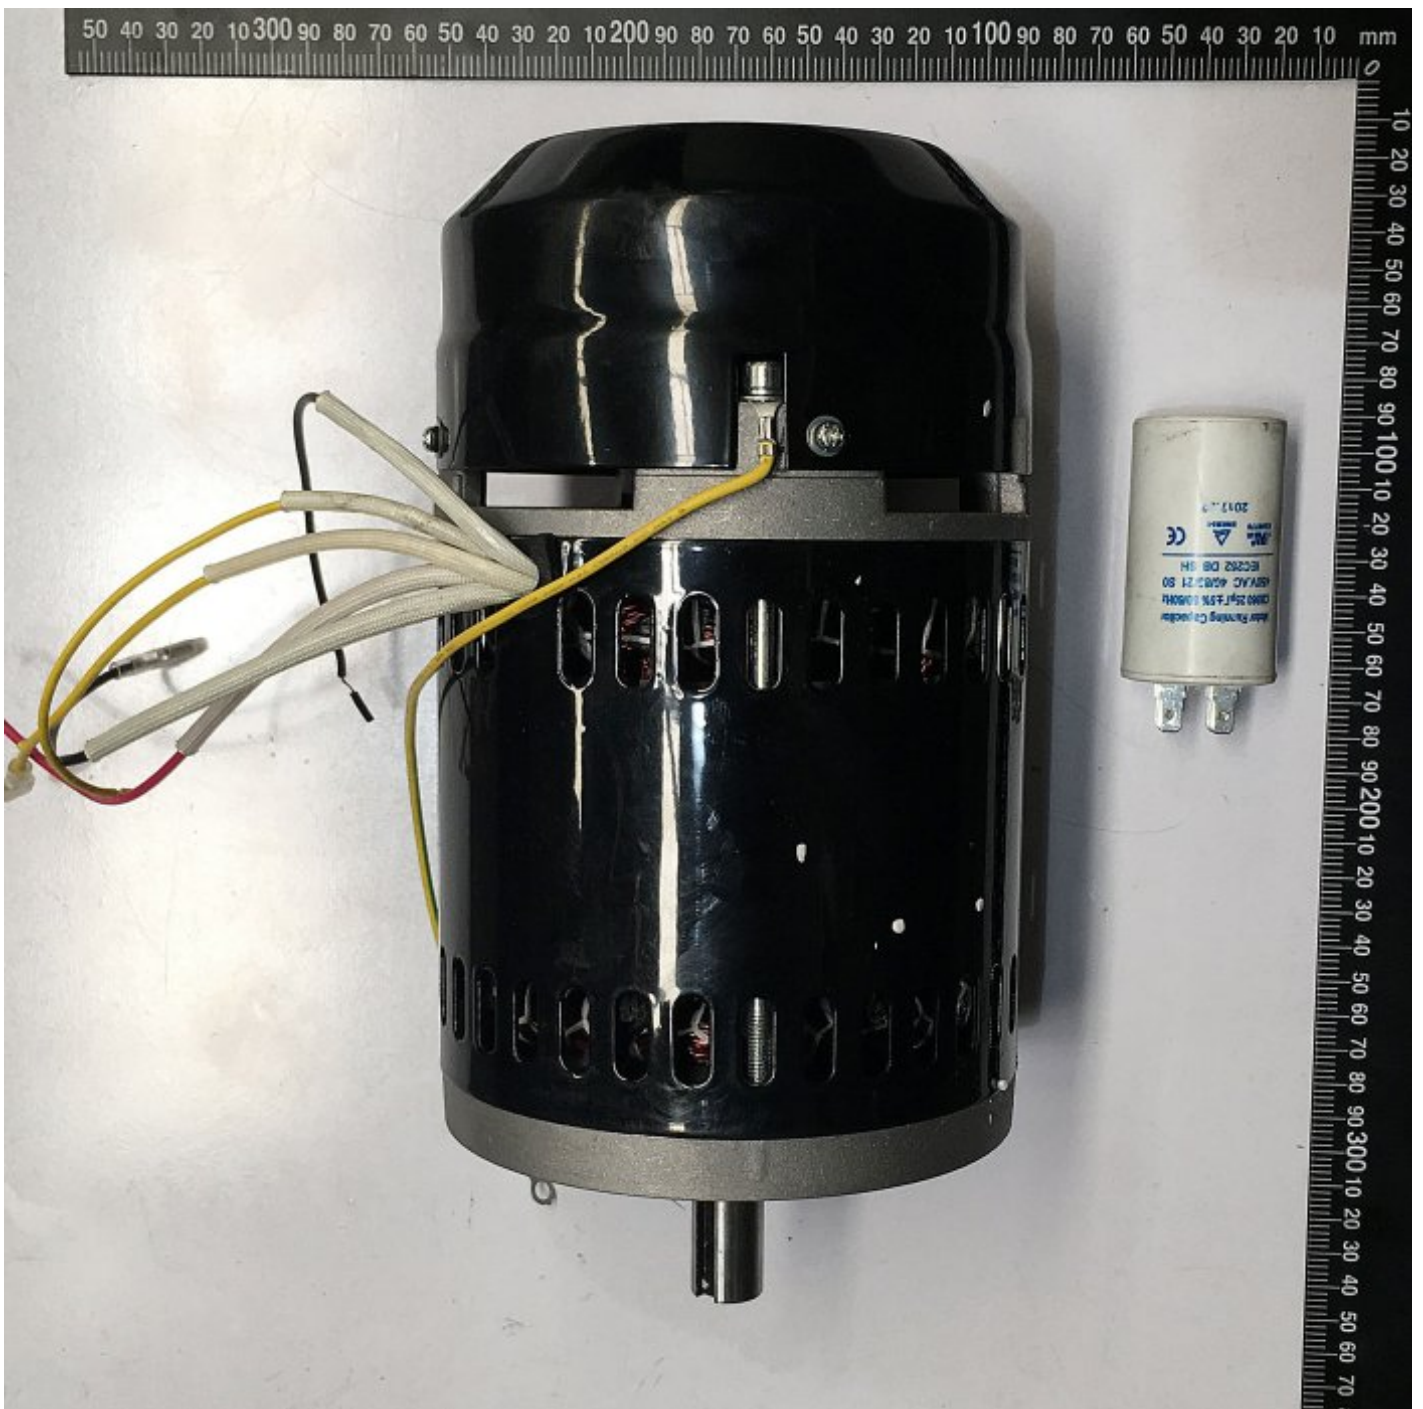

HAFCO #7

MOTOR

HAFCO #7 MOTOR

Side View

Capacitor

Description

Motor replacement to suit a Meat and Bone Band saw MB-210 (F320)

Specifications

ORDER CODE	~
MODEL	~
Motor Power (kW / hp)	
Speed (rpm)	
Shaft Diameter (mm)	
Reversible Motor (Yes / No)	~
Fan Cooled (Yes / No)	
Voltage (V)	
Amps Required	
Input Power Supply Connection	~