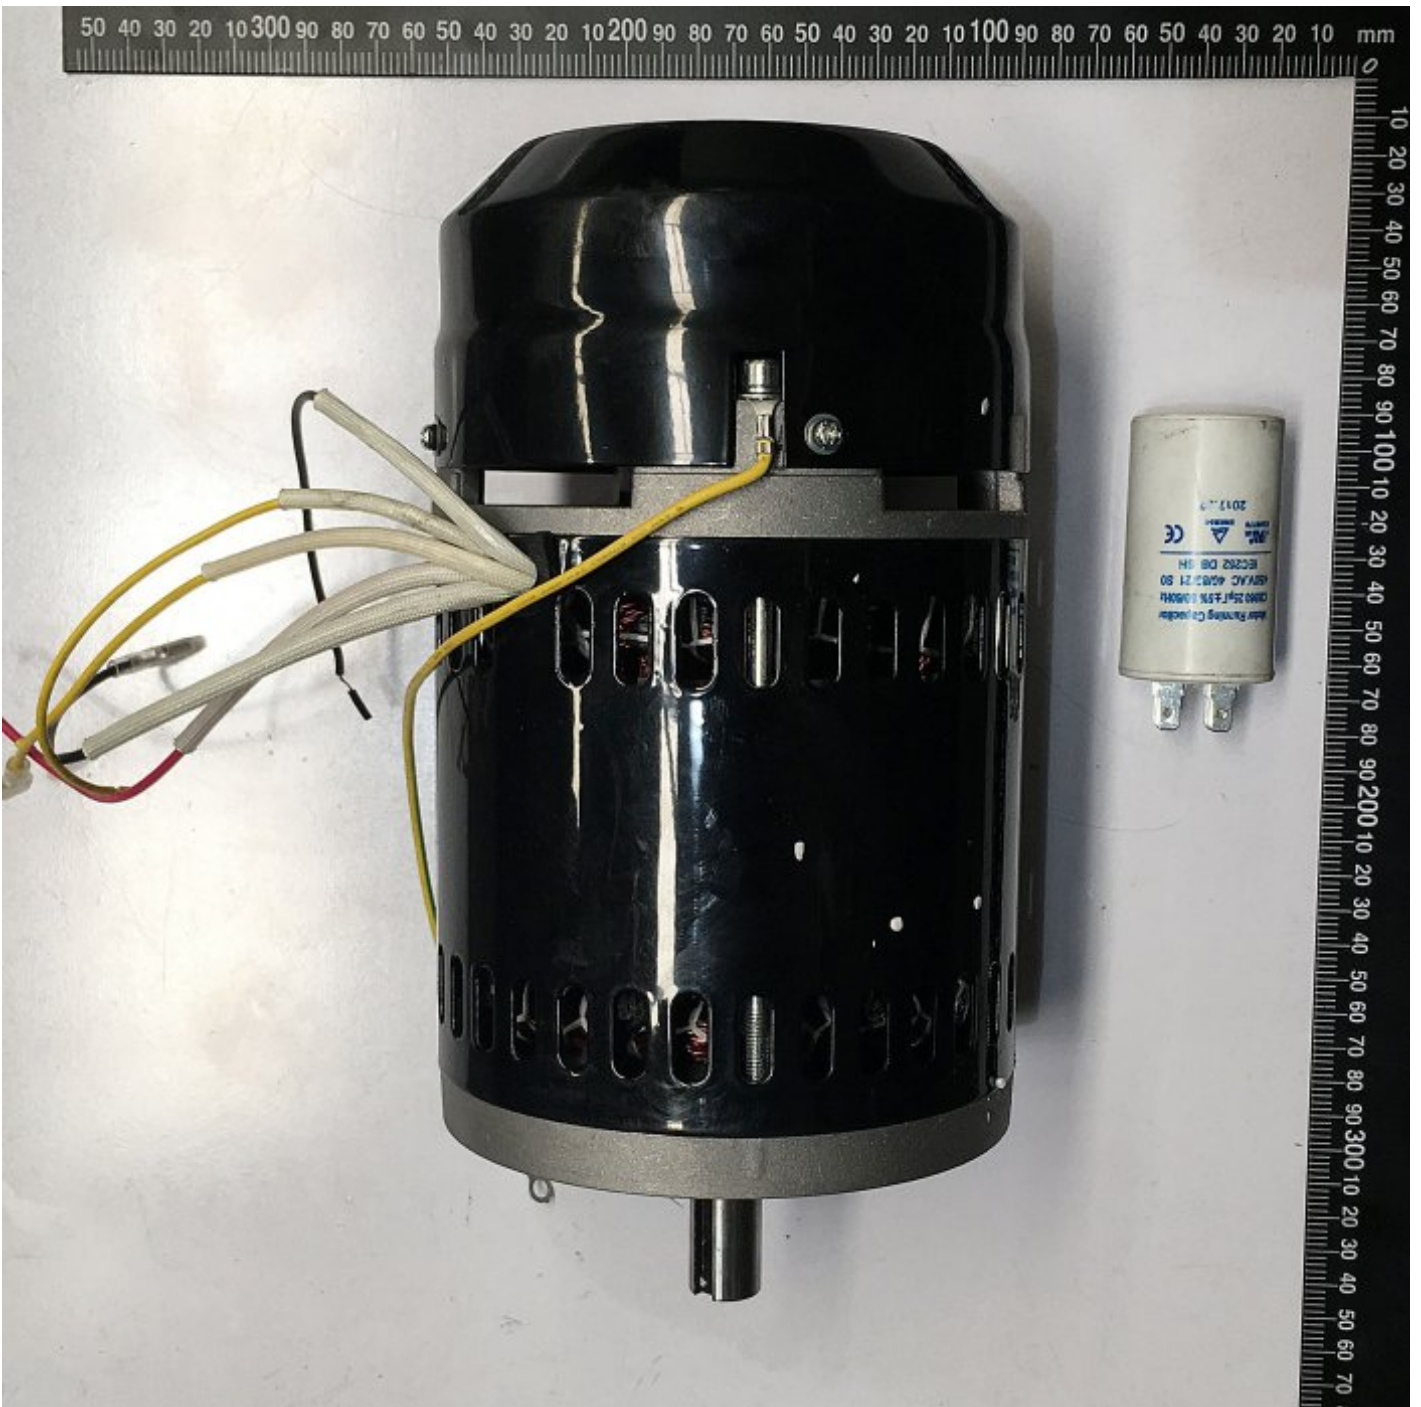

HAFCO #7

MOTOR

HAFCO MOTOR #7

Side View

Capacitor

Description

Motor replacement to suit a Meat and Bone Band saw MB-210 (F320)

Specifications

ORDER CODE	~
MODEL	~
Motor Power (kW / hp)	
Speed (rpm)	
Shaft Diameter (mm)	
Reversible Motor (Yes / No)	~
Fan Cooled (Yes / No)	
Voltage (V)	
Amps Required	
Input Power Supply Connection	~