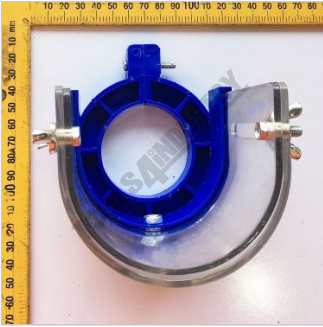

HAFCO-METALMASTER #110

CHUCK GUARD 55 DIA CLAMP

HAFCO-METALMASTER CHUCK GUARD 55 DIA CLAMP #110

Top View