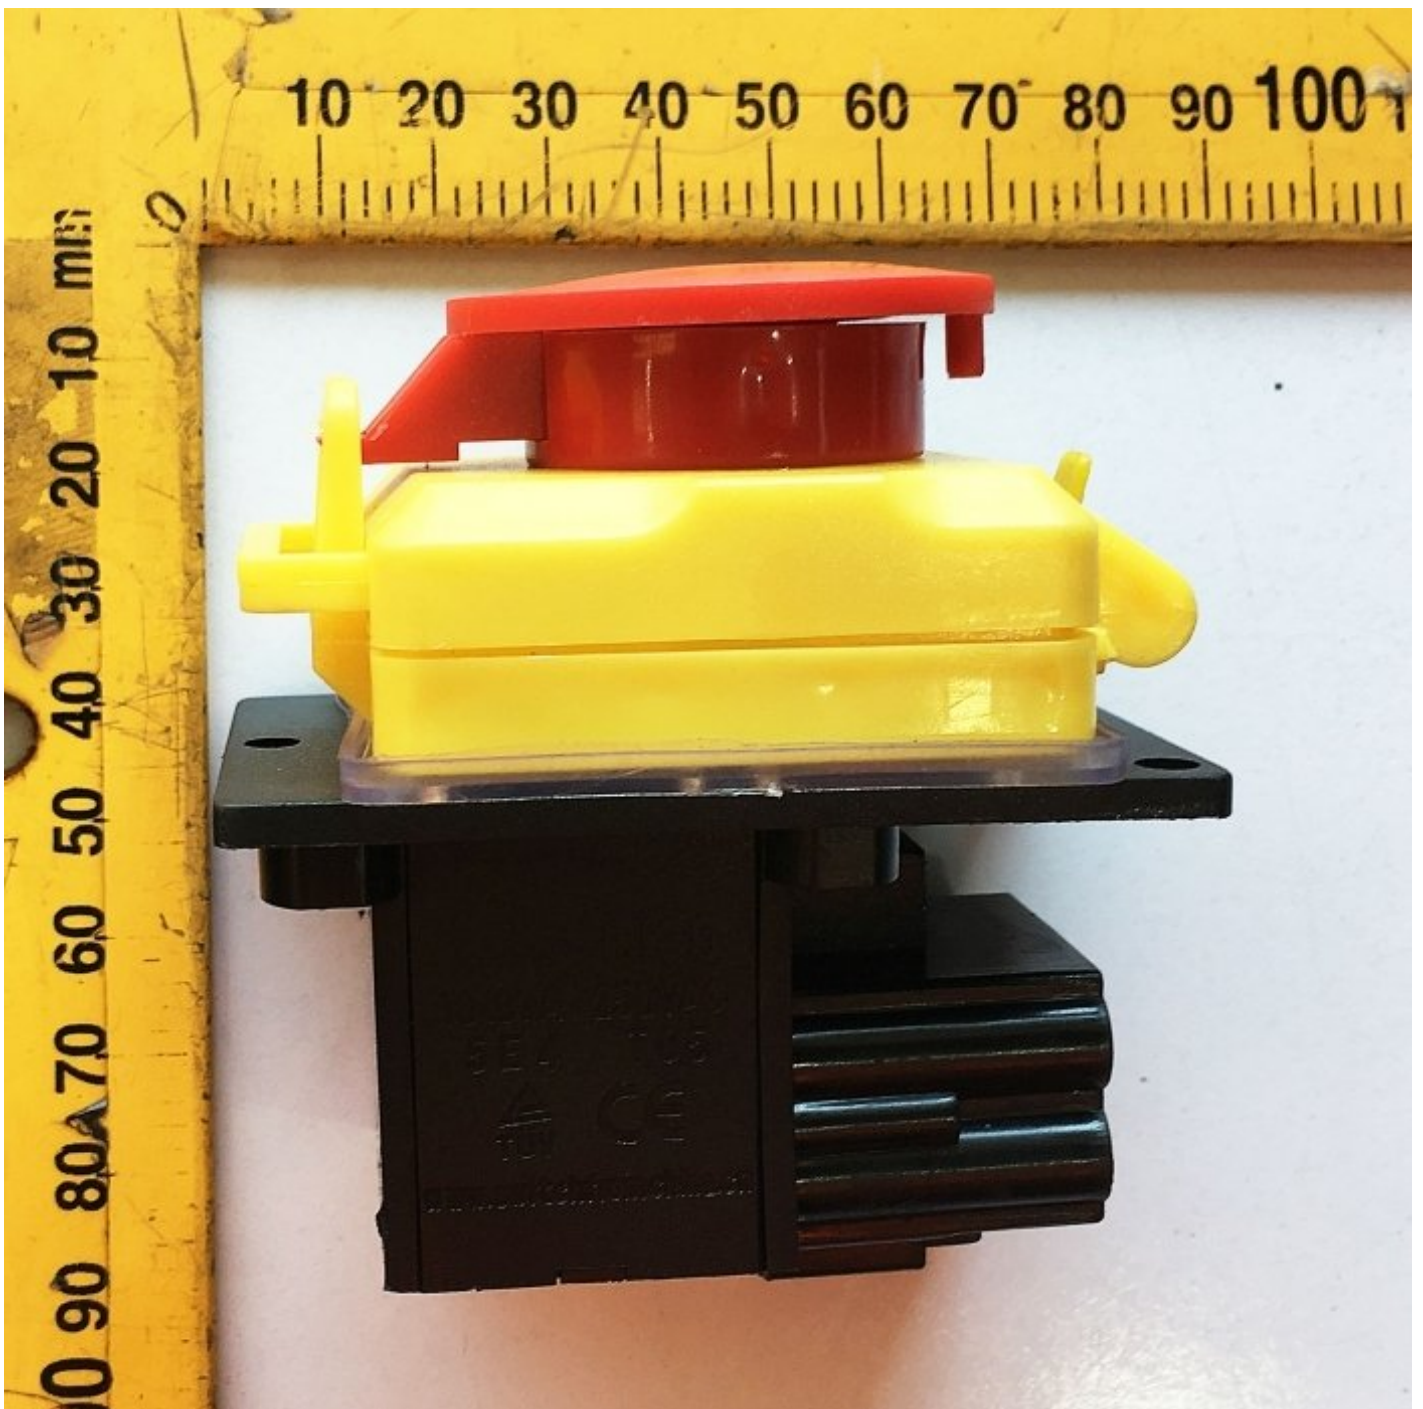

HAFCO-METALMASTER #86

ON/OFF SWITCH

HAFCO-METALMASTER ON/OFF SWITCH #86

Top View