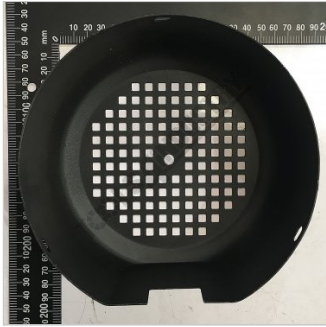

HAFCO-METALMASTER #40A

MOTOR FAN COVER

HAFCO-METALMASTER MOTOR FAN COVER #40A

Top View

Rear View