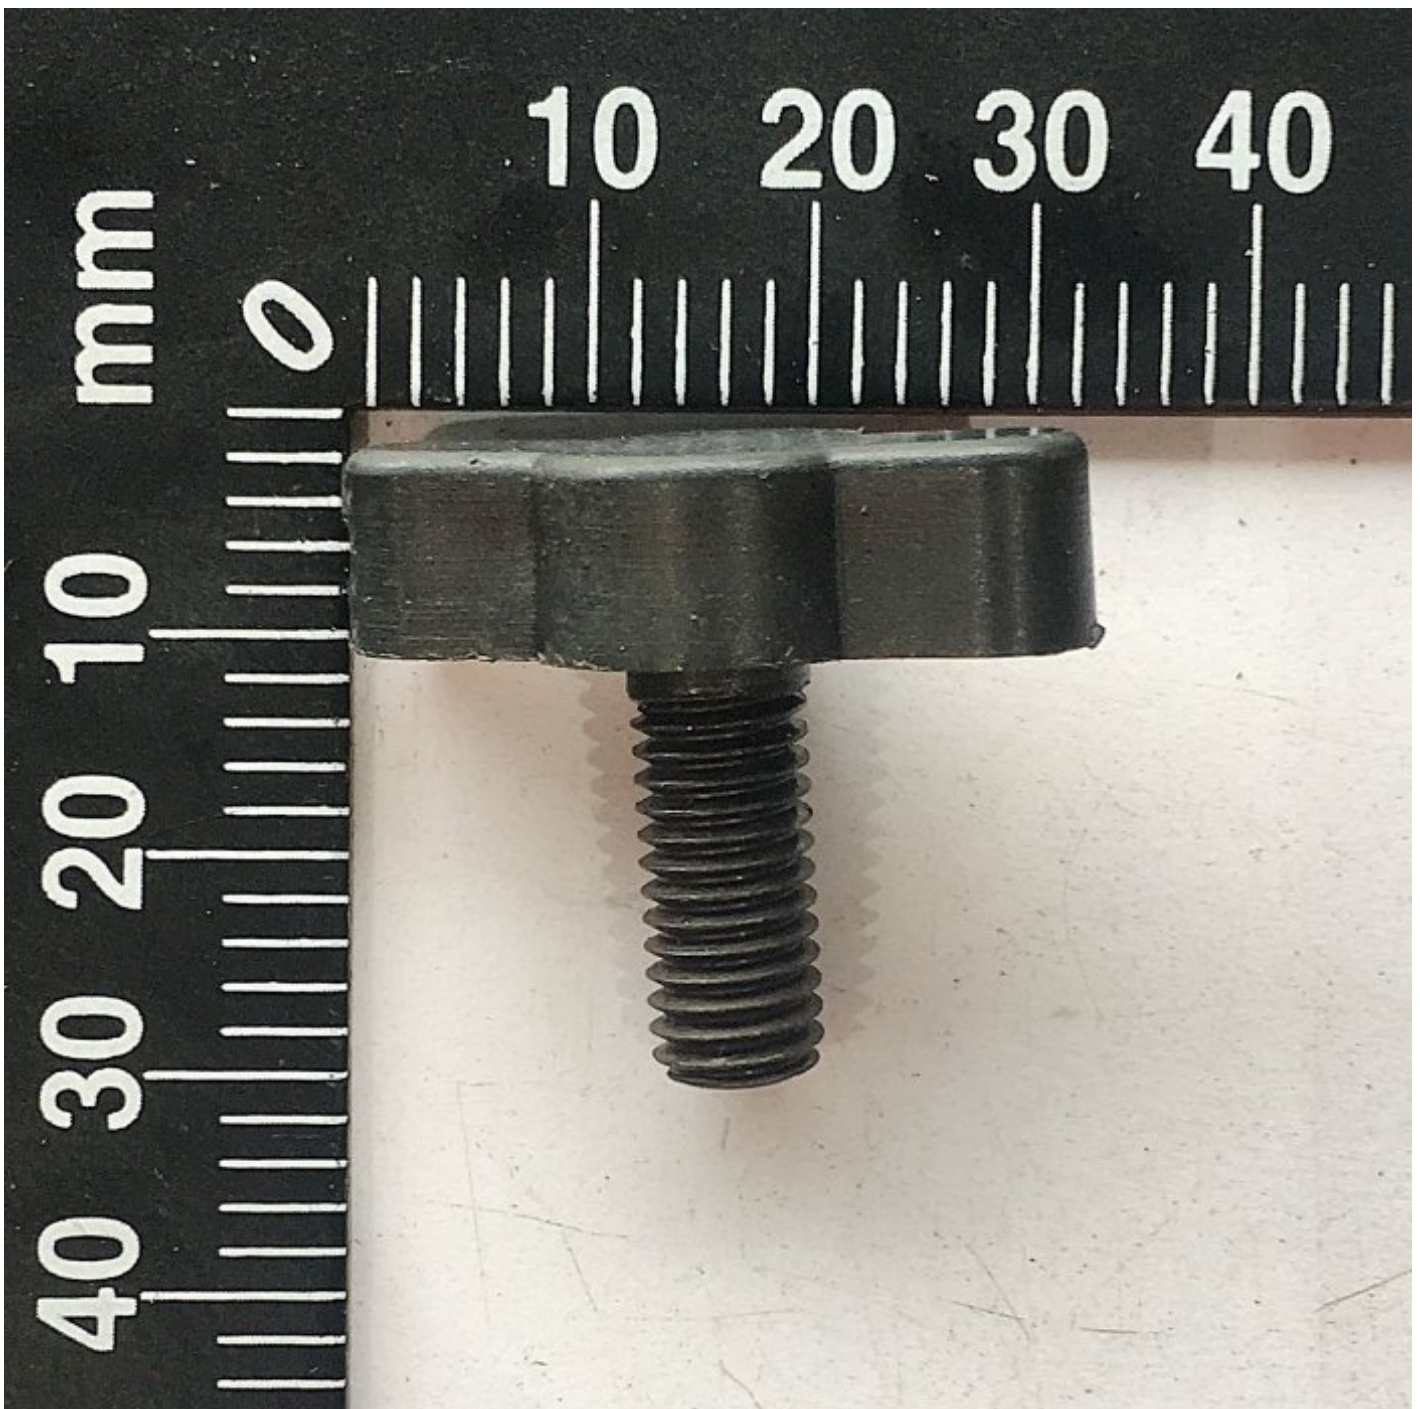

HAFCO-METALMASTER #15

DEPTH INDICATOR SCREW

HAFCO-METALMASTER DEPTH INDICATOR SCREW #15