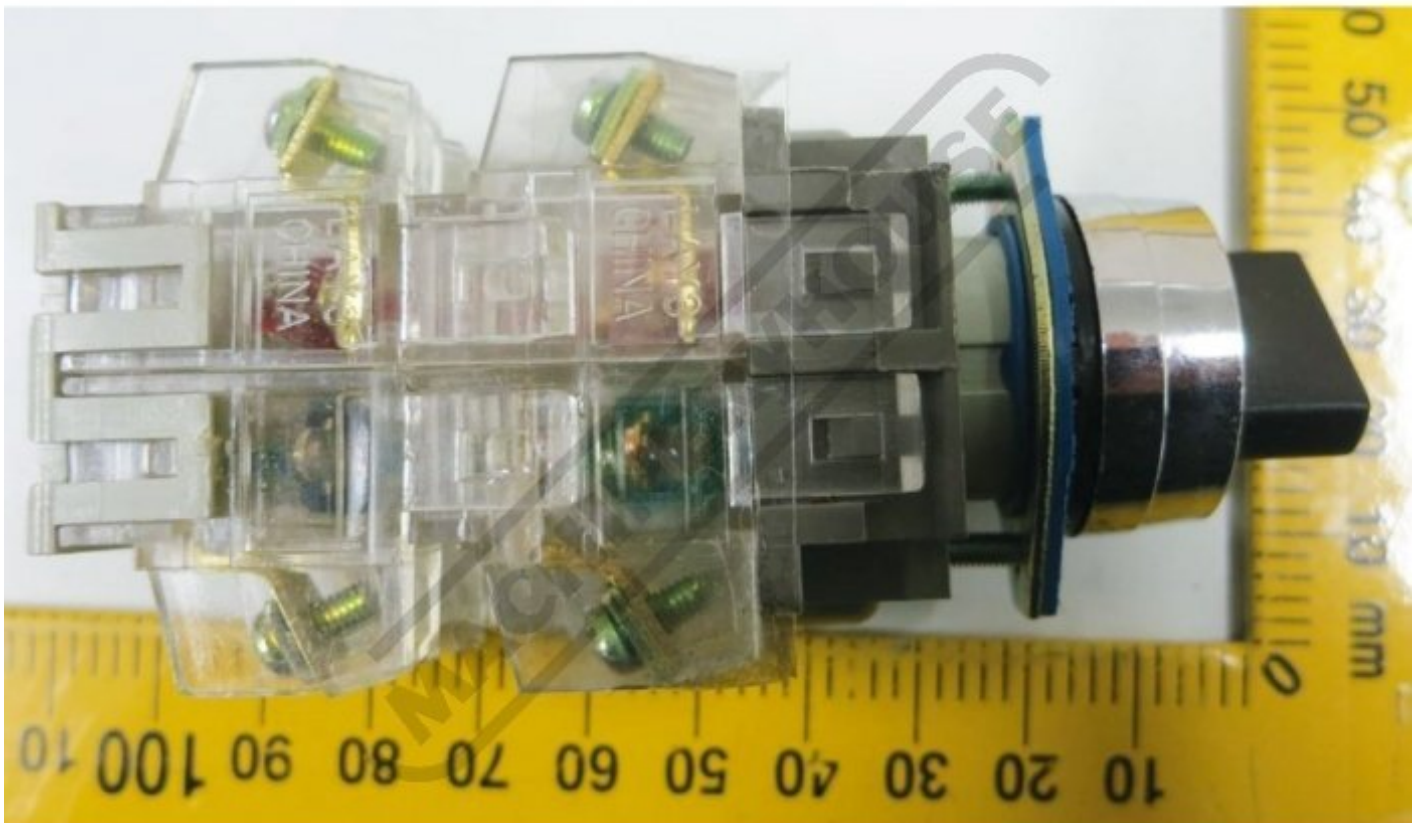

#

DRILL SWITCH - STOP - TAP

#SA5

DRILL SWITCH - STOP - TAP #

Specifications

ORDER CODE 2DV9006