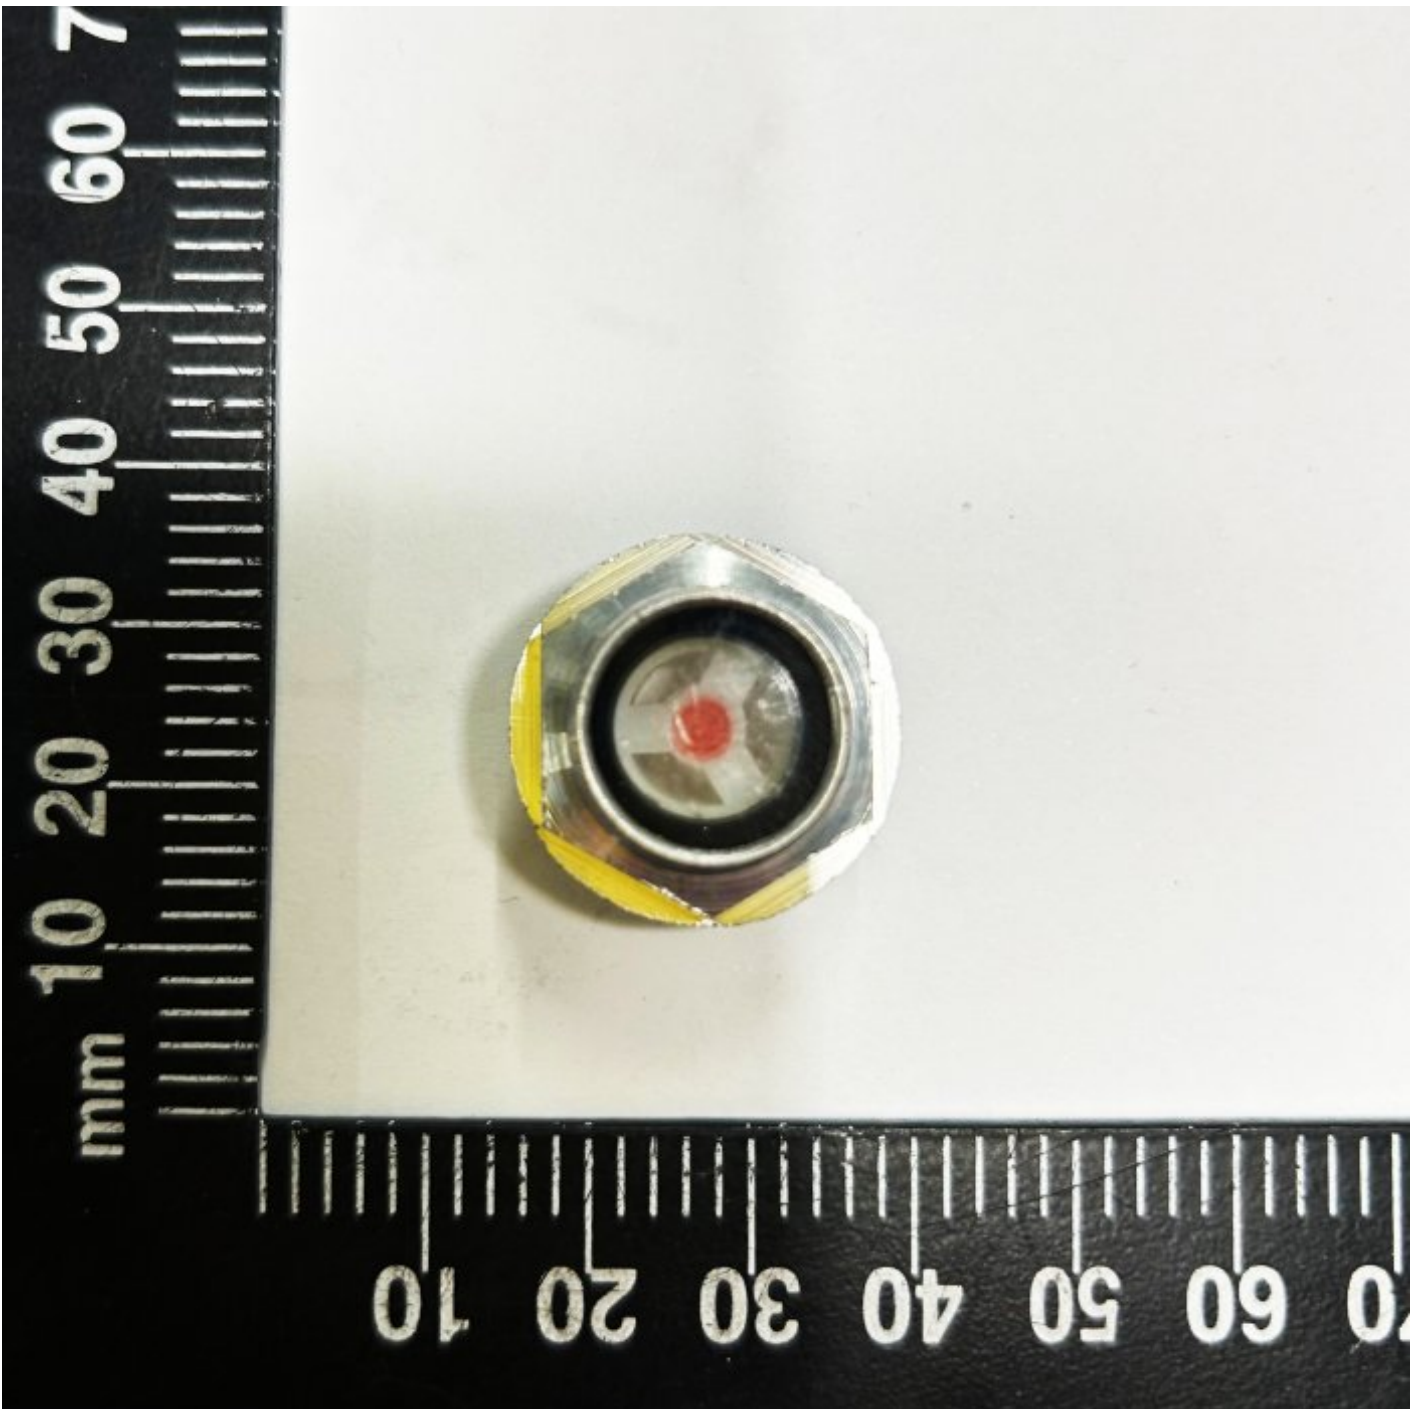

#26

SIGHT GLASS (FEEDBOX)

M16X1.5MM

SIGHT GLASS (FEEDBOX) #26