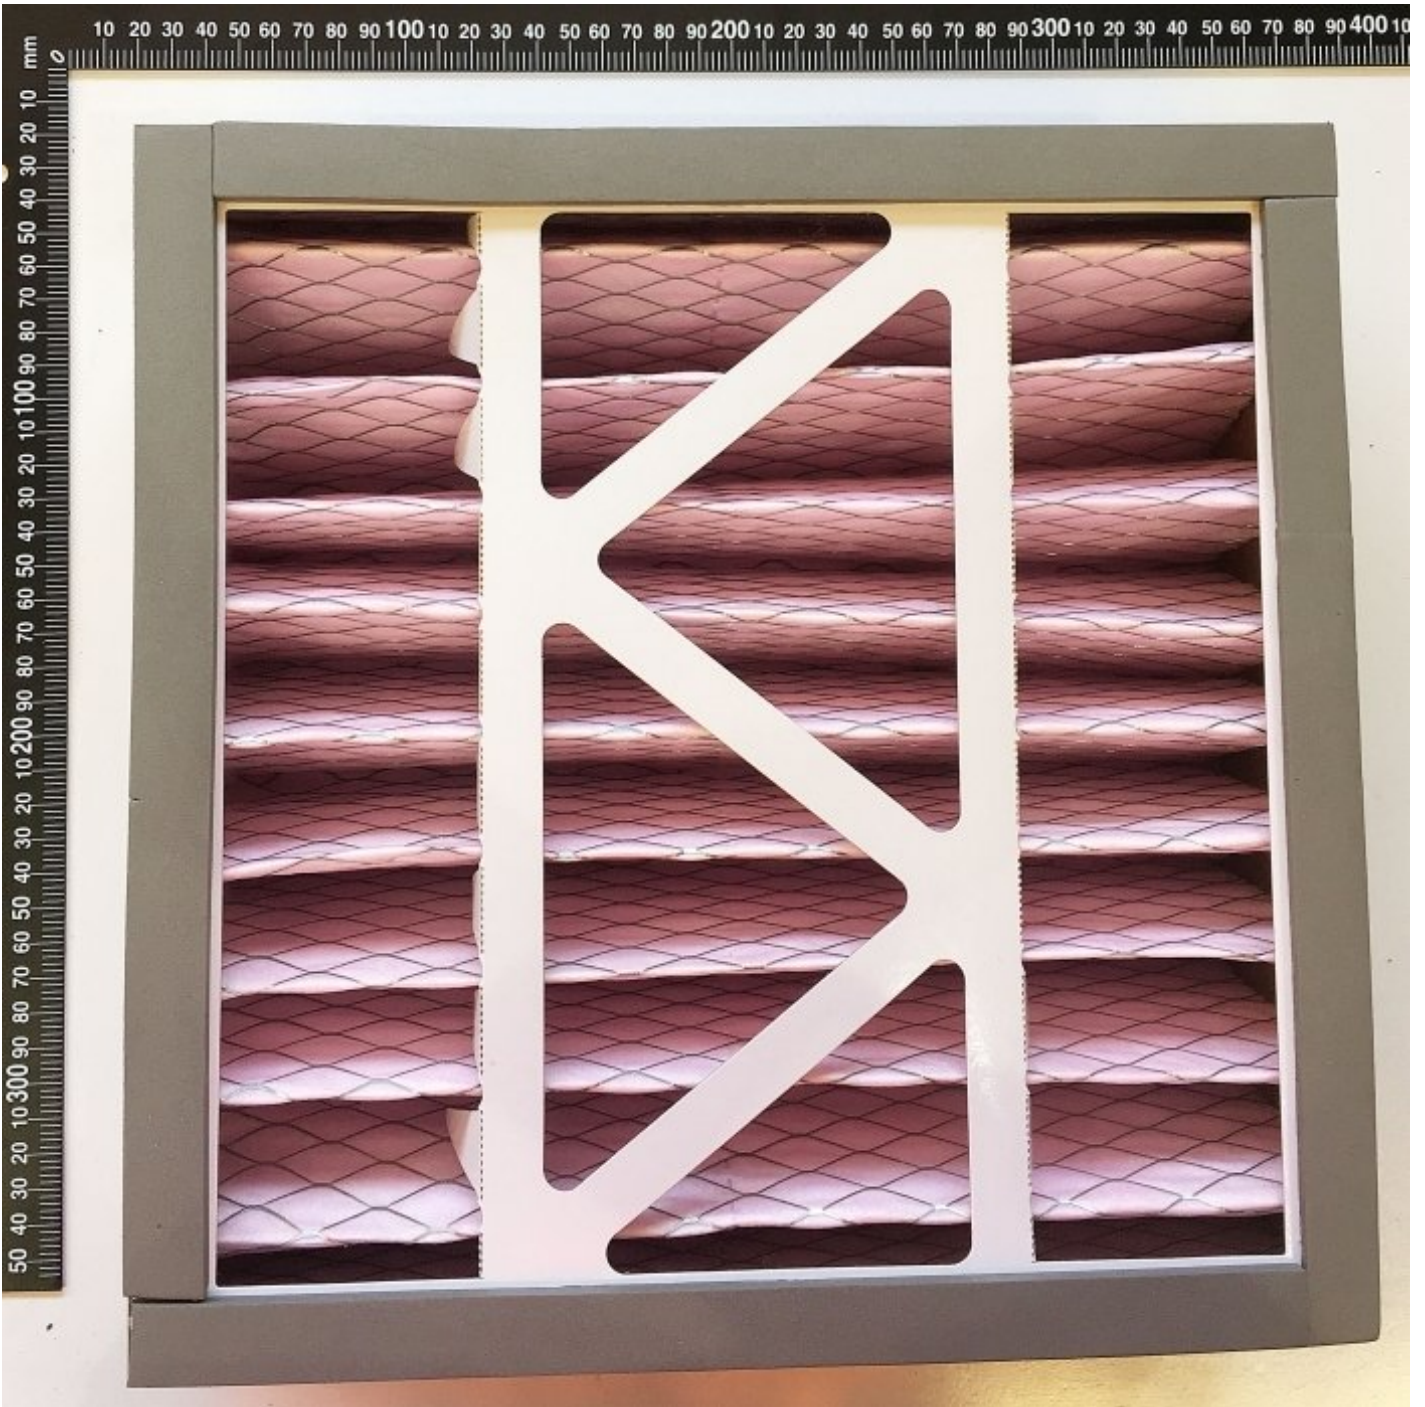

#36

FILTER PRE 85% (PINK)

FILTER PRE 85% (PINK) #36

Specifications

ORDER CODE

MODEL

Type

Application

Suits Collector Drum Size (mm)

Quantity (No.)

Suits Model