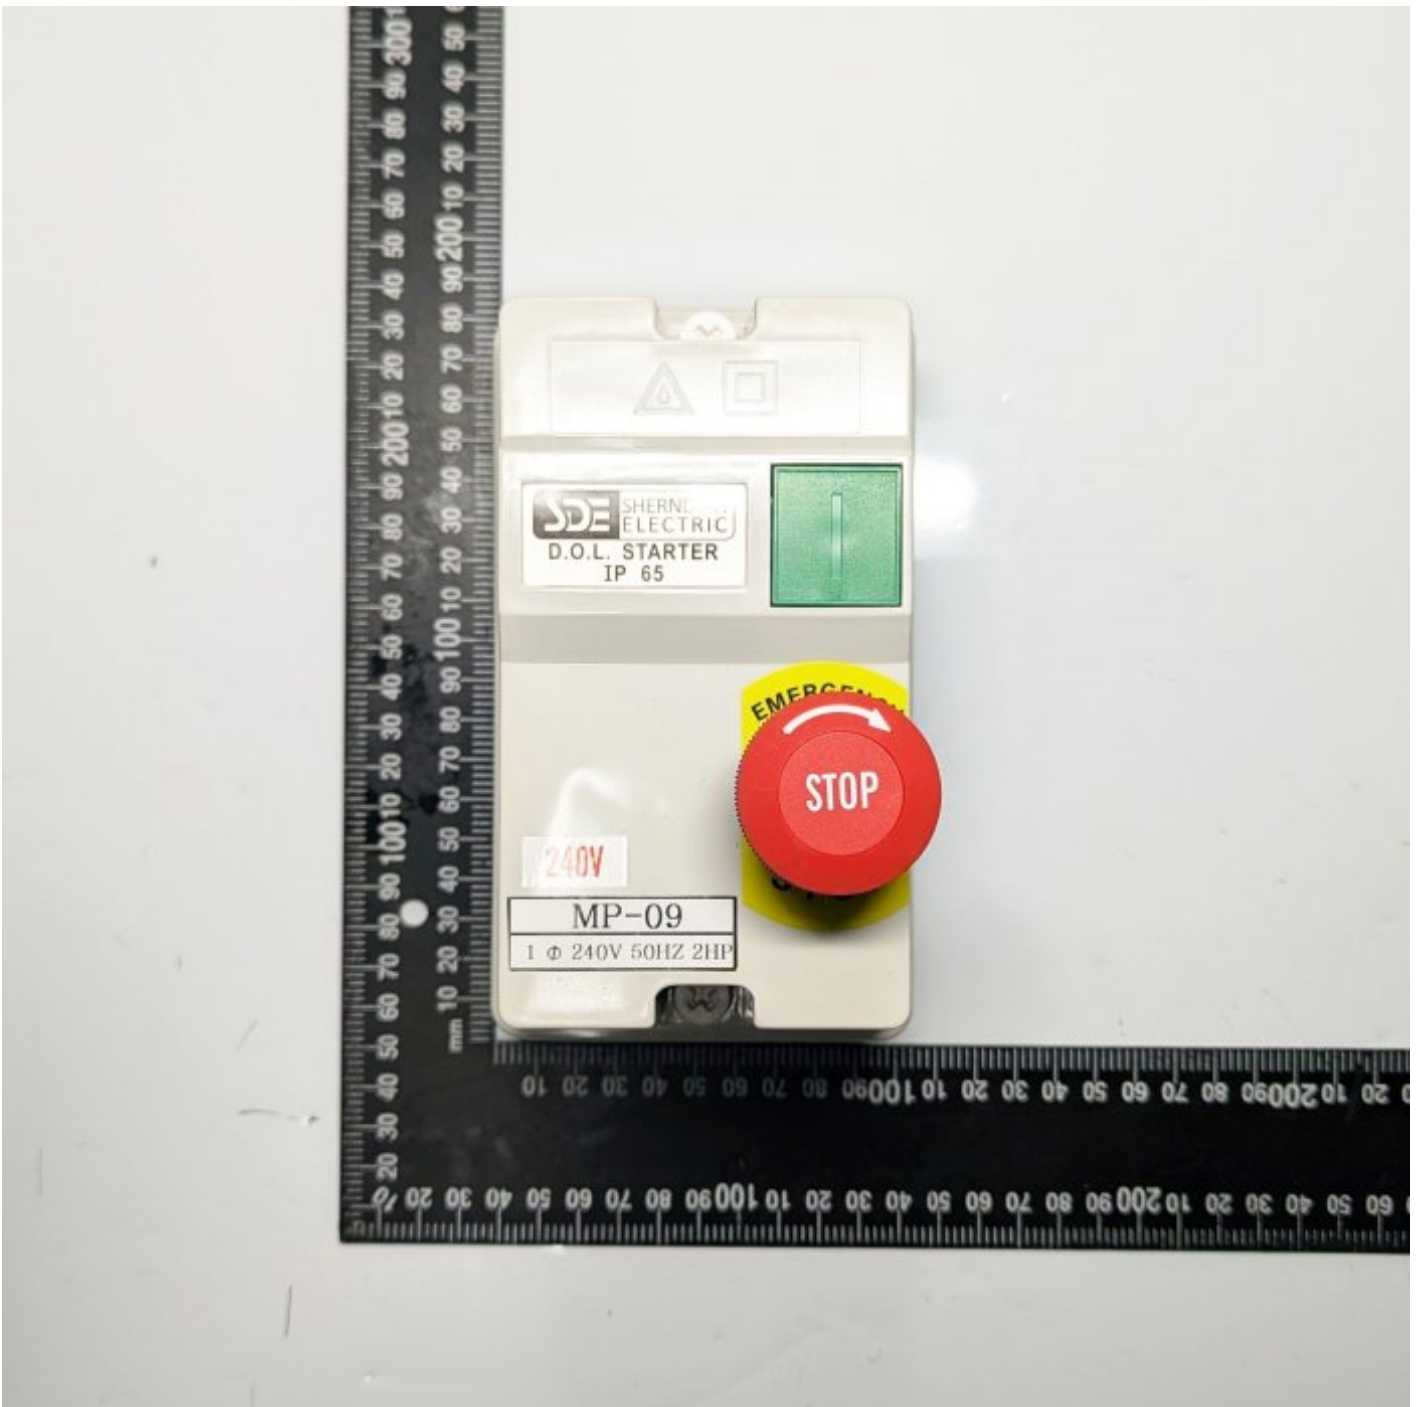

#17

SWITCH ON/OFF MAGNETIC

240V 12-18AMPS DOL

SWITCH ON/OFF MAGNETIC #17

Inside View