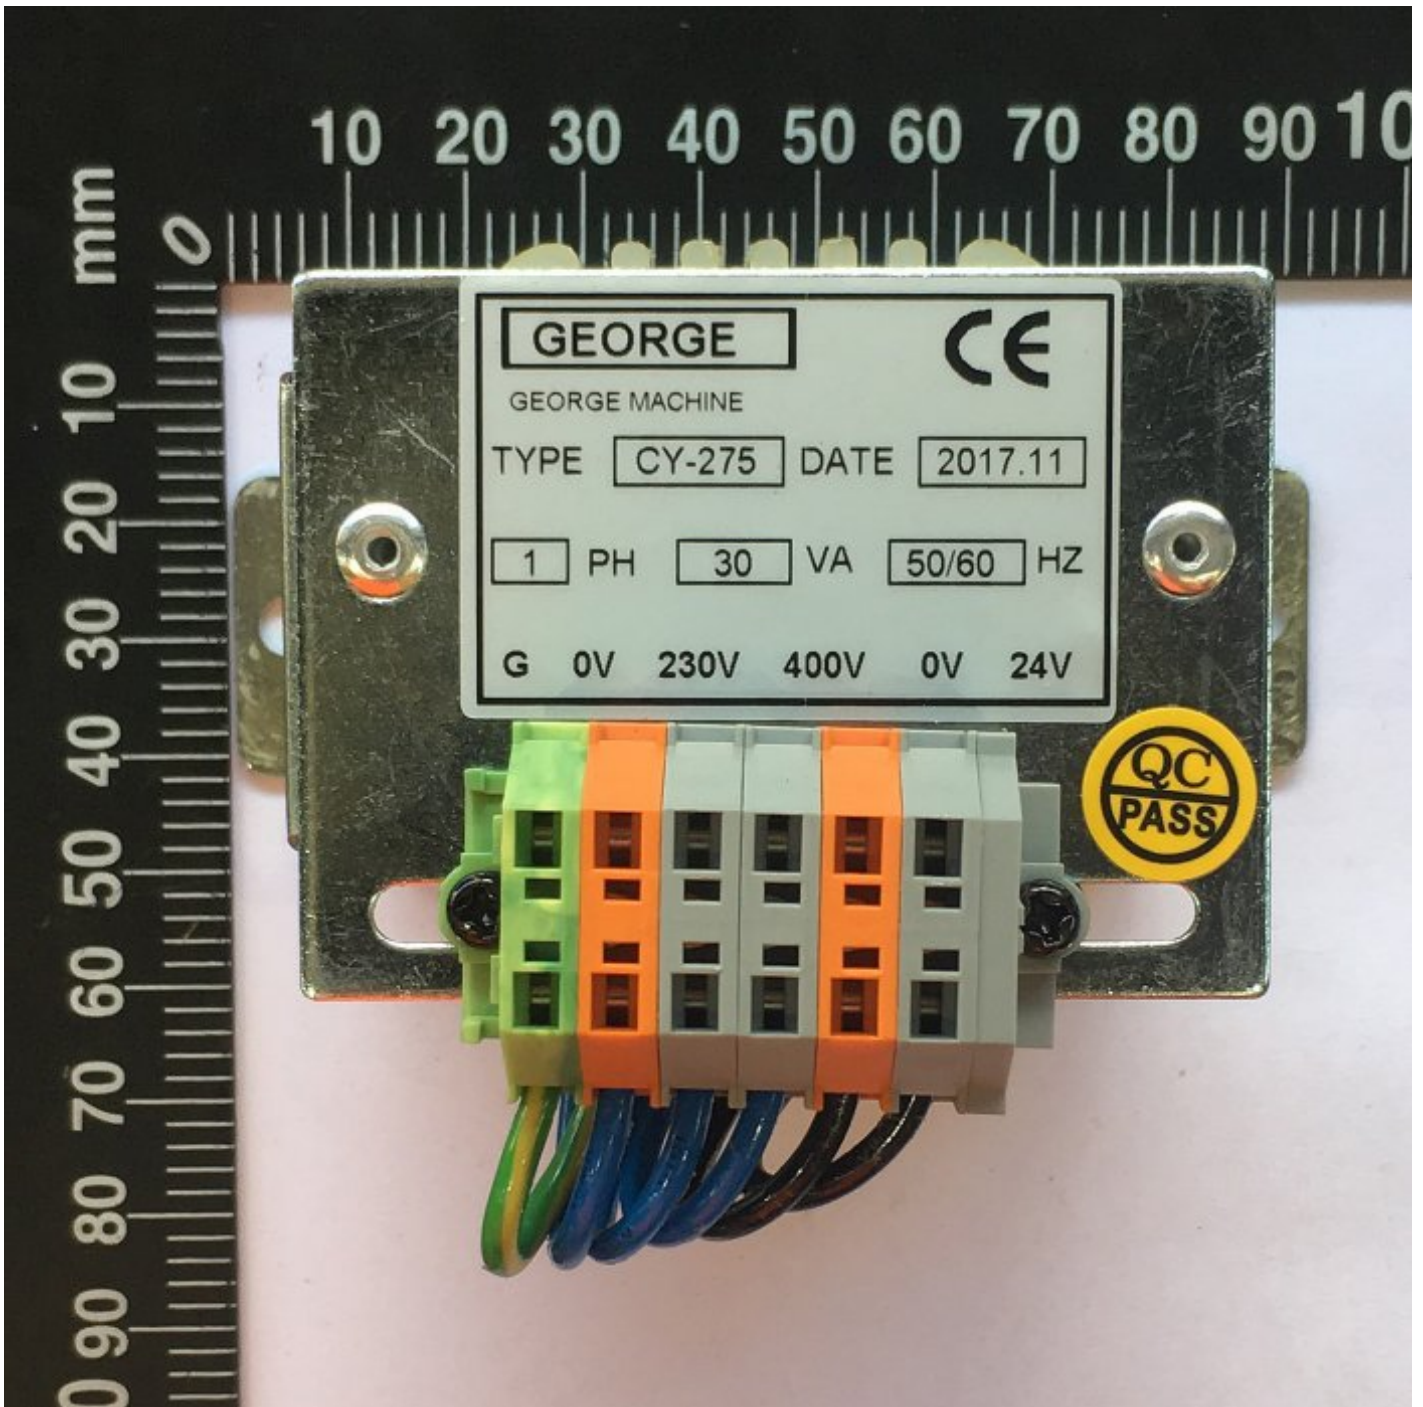

#

TRANSFORMER 30VA (NEW TYPE)

TRANSFORMER 30VA (NEW TYPE) #

Side View