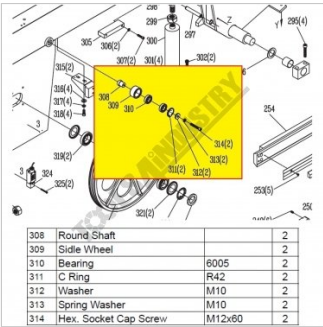

#308~314

IDLE ROLLER ASSEMBLY

IDLE ROLLER ASSEMBLY #308~314

2BF0309 Diagram

Specifications

Distance between legs

2BF0309