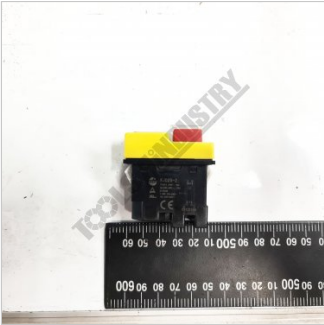

**HAFCO-WOODMASTER #112**

**SWITCH ON/OFF KJD20-2**

**240V 10A - 4 PIN**

**HAFCO-WOODMASTER SWITCH ON/OFF KJD20-2 #112**

Side View

Back View

**Specifications**

**ORDER CODE** ~