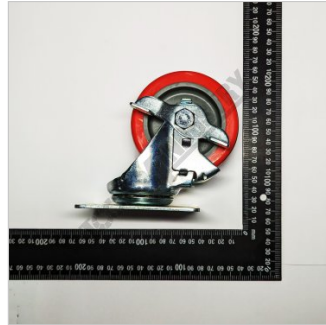

#1

**CASTER WHEEL  
(INDIVIDUAL)**

## CASTER WHEEL #1

Top View

Brake View

## Description

Individual Caster wheel replacement for the LT-360 and LT-227 Lifting Trolleys.