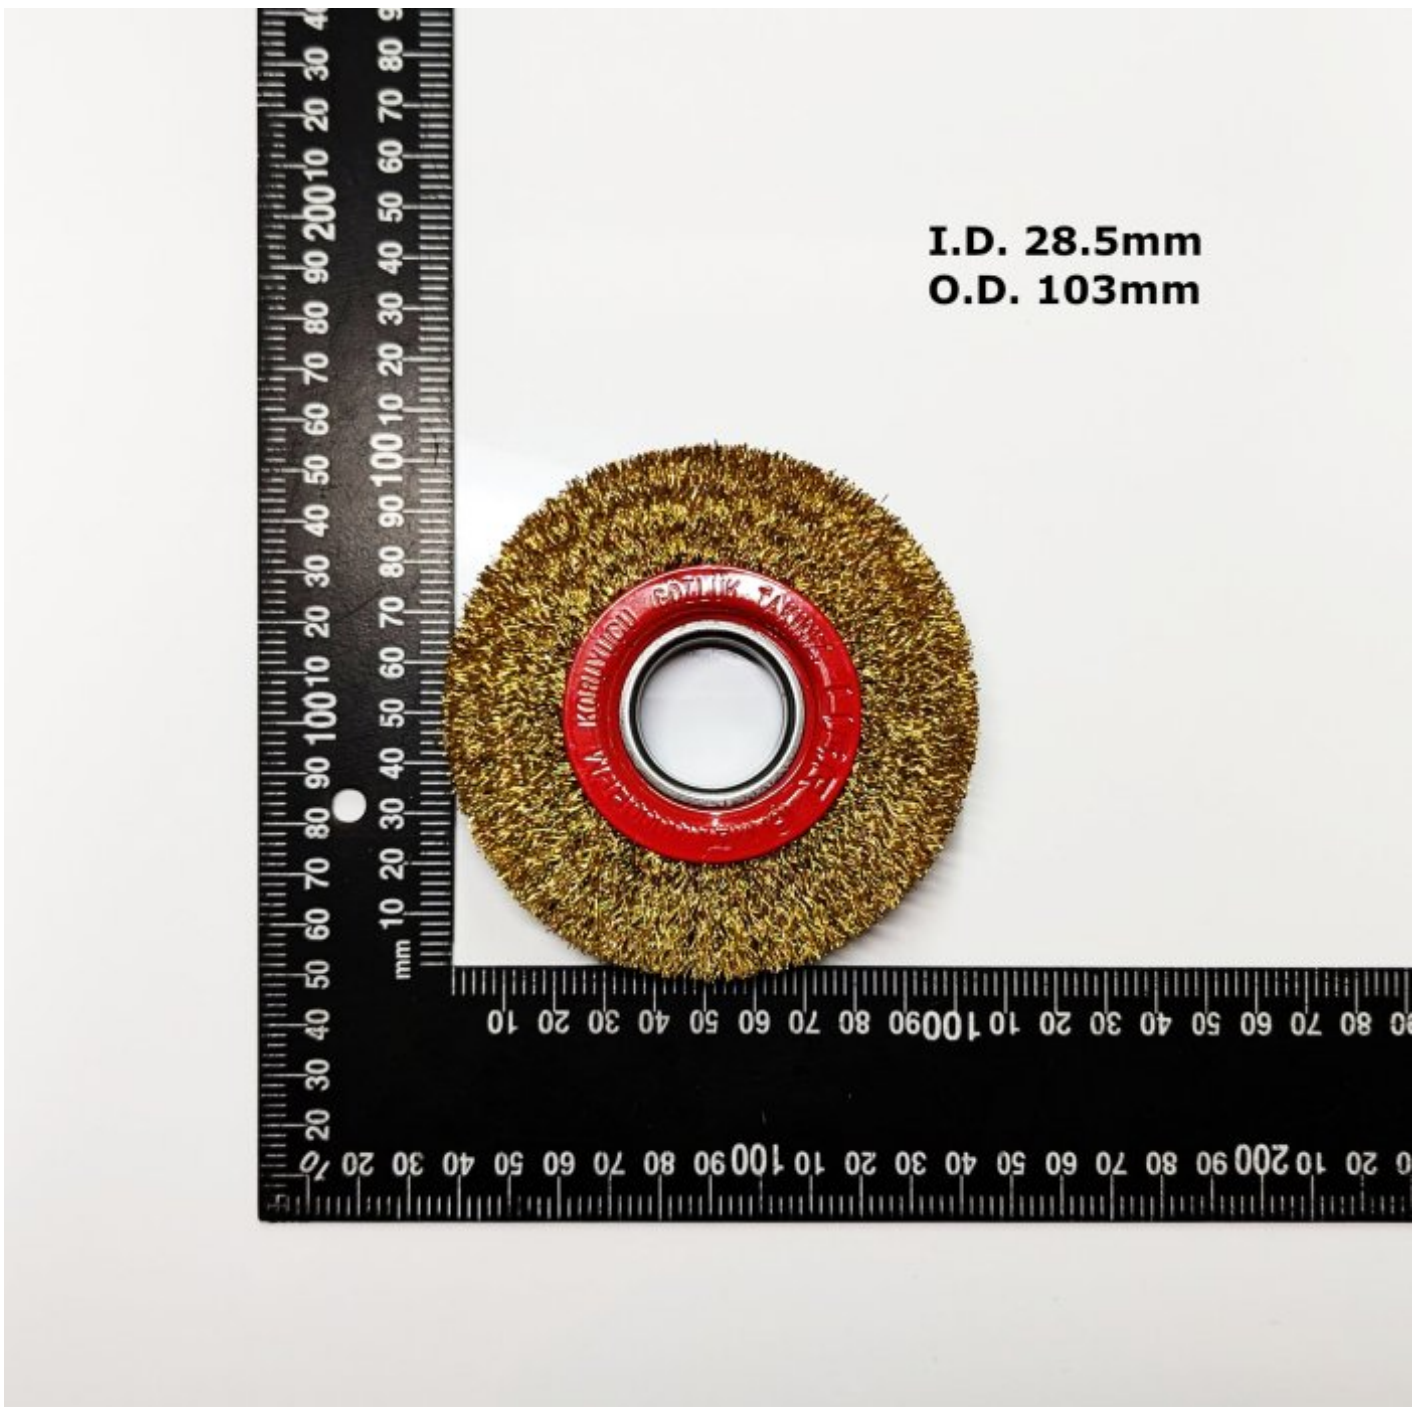

#4

WIRE BRUSH (STEEL)

BEKA-MAK BANDSAW

WIRE BRUSH (STEEL) #4