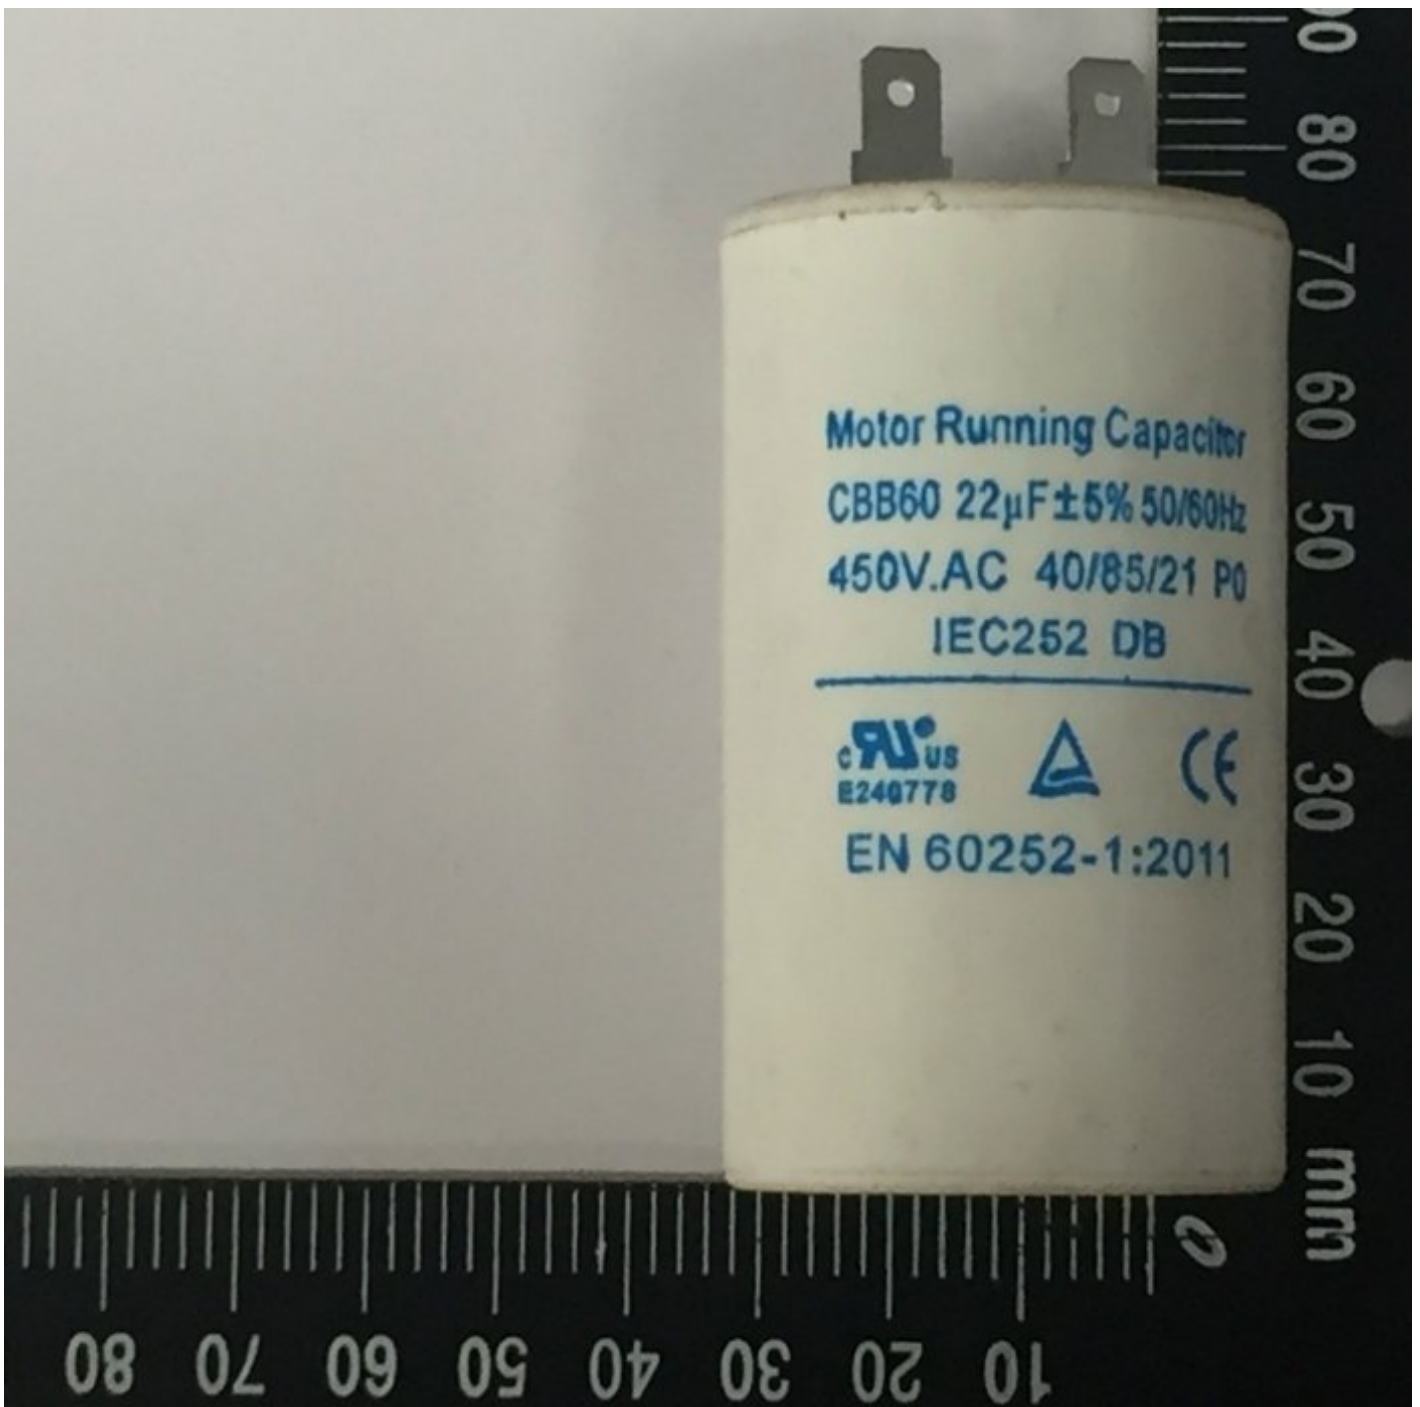

HAFCO #32

CAPACITOR 22UF 450VAC RUN

41 X 72MM

HAFCO CAPACITOR 22UF 450VAC RUN #32

Image 2

Specifications

ORDER CODE

~