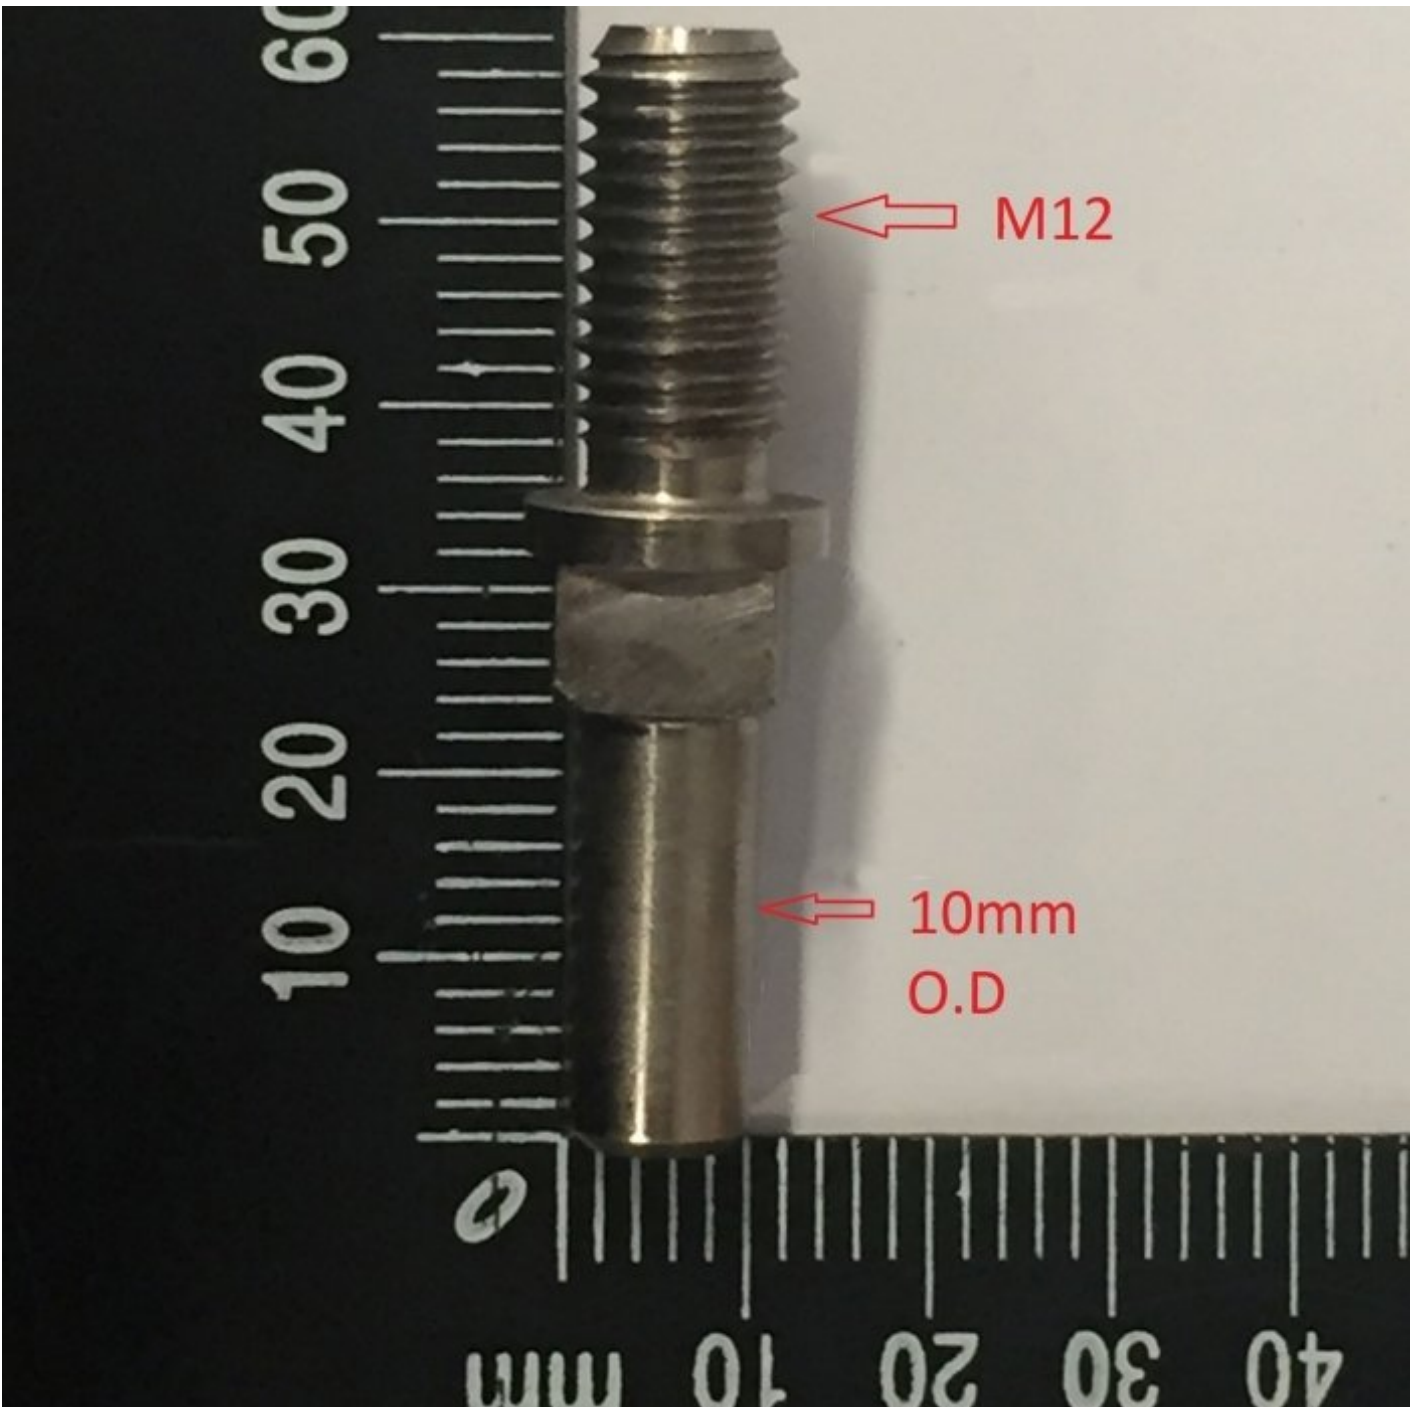

HAFCO #16

BLADE SHAFT

HAFCO BLADE SHAFT #16

Specifications

ORDER CODE ~ ~